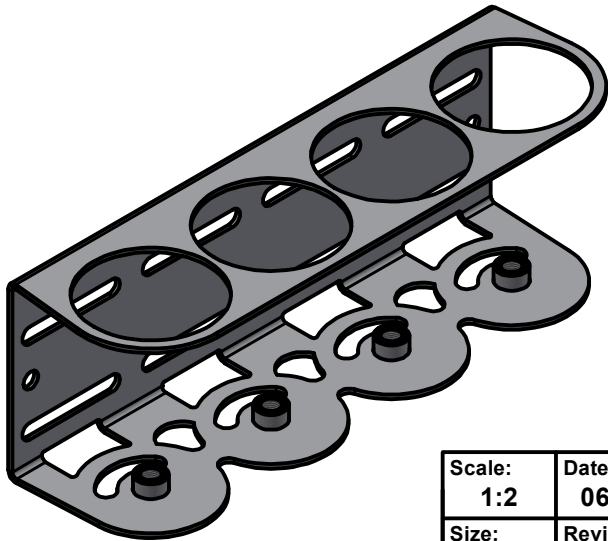

A-A (1 : 2)

Scale: 1:2	Date: 06.06.2016	Material: stainless steel	Description: Bracket STAR Heavy Duty C-Section 4-point G1/4 female (stainless steel) Montagehalterung STAR Heavy Duty C-Form 4-fach G1/4i (Edelstahl)	 <small>perma-tec GmbH & Co. KG Hammelburger Str. 21 97717 EUERDORF / GERMANY</small>
Size: A4	Revision / drawn: c / jur	Part No. 109674		